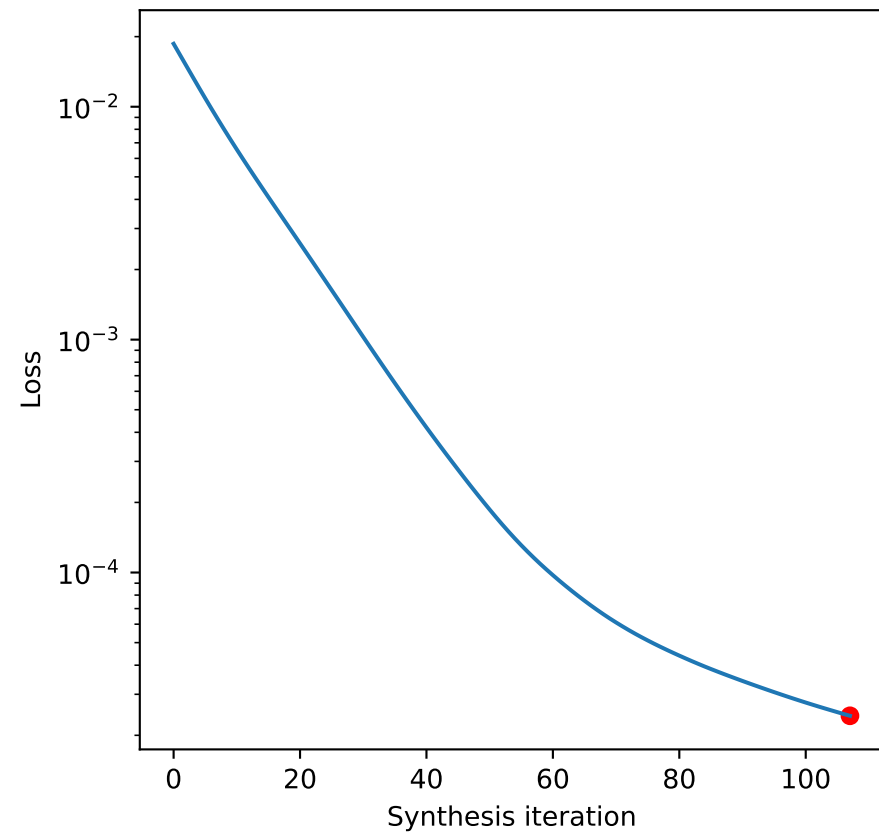

Metamer[0] [iteration=107]  
range: [-6.9e-04, 1.0e+00]  
dims: [256, 256] \* 1.0

Representation error\_00  
range: [-4.0e-02, 4.0e-02]  
dims: [256, 256] \* 1.0