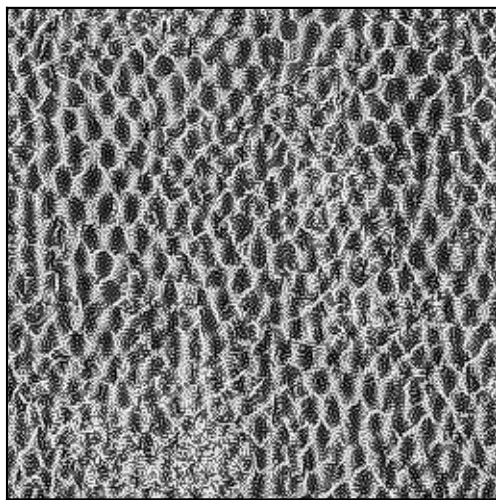

Metamer[0] [iteration=150]  
range: [-6.8e-03, 1.0e+00]  
dims: [256, 256] \* 1.0

Representation error