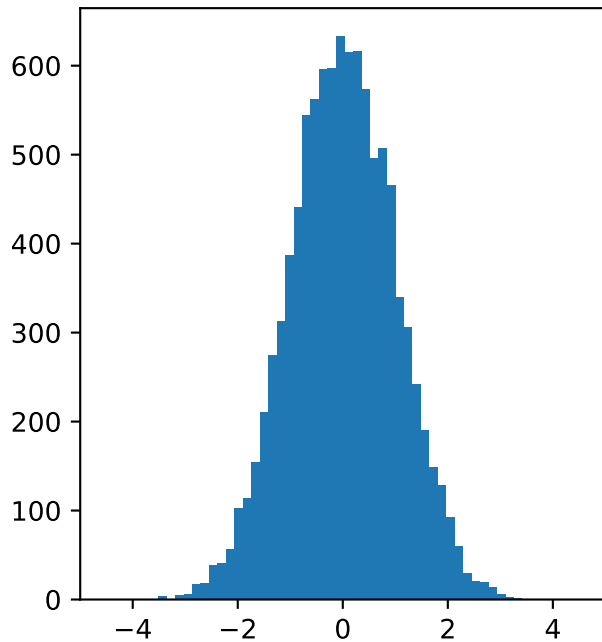

Left skew: -1.6936

Standard Gaussian
Skew: -0.0010

Right skew: 1.6936