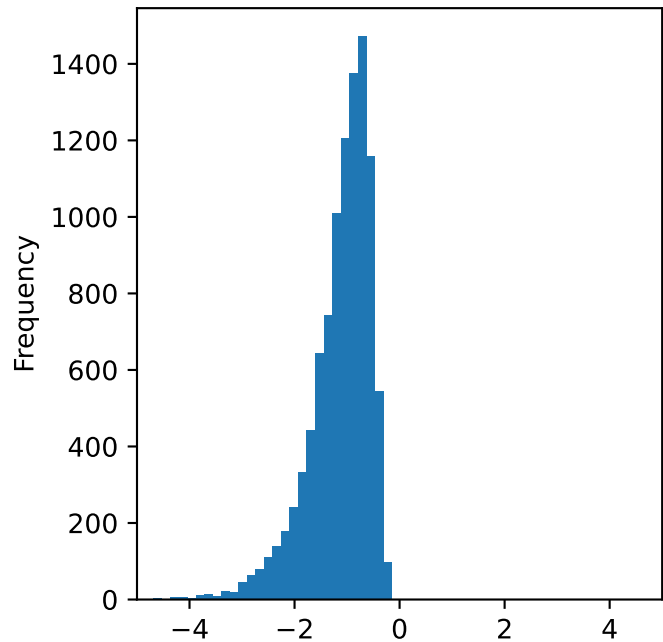

Left skew: -1.6936

Standard Gaussian
Skew: -0.0010

Right skew: 1.6936