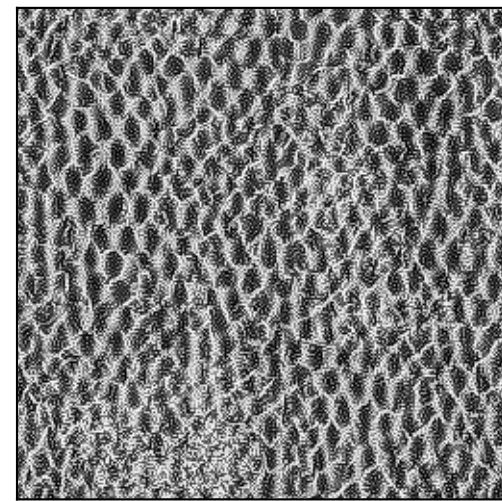

Metamer[0] [iteration=150]  
range: [-6.8e-03, 1.0e+00]  
dims: [256, 256] \* 1.0

### Representation error