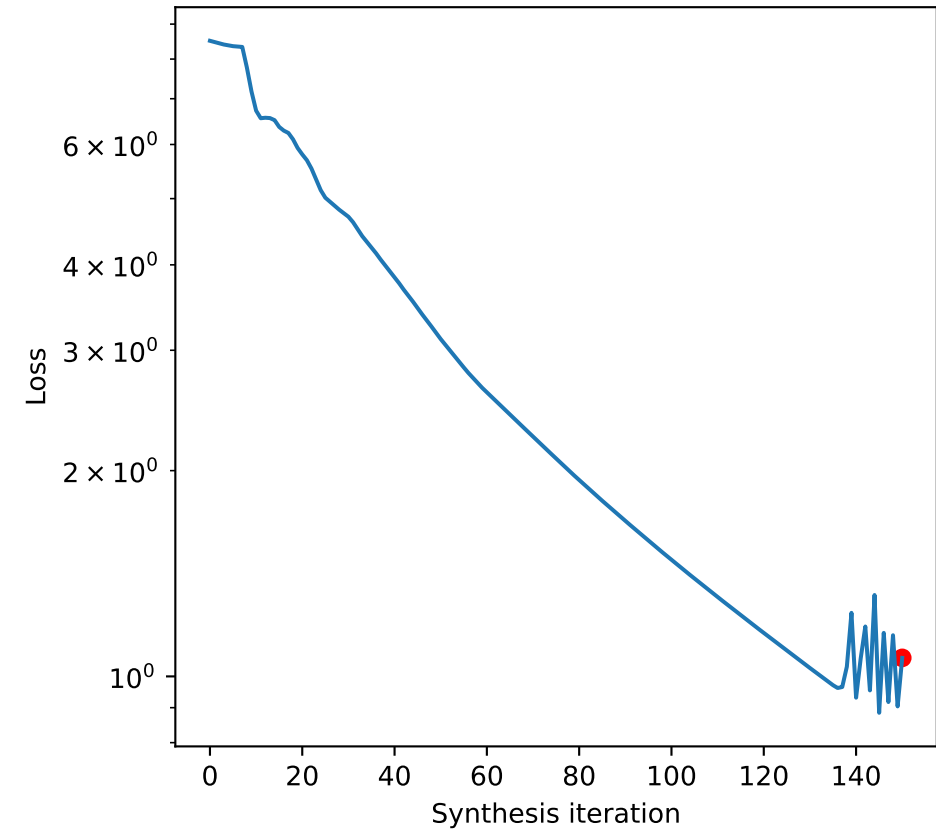

Metamer[0] [iteration=150]  
range: [-6.8e-03, 1.0e+00]  
dims: [256, 256] \* 1.0

### Representation error