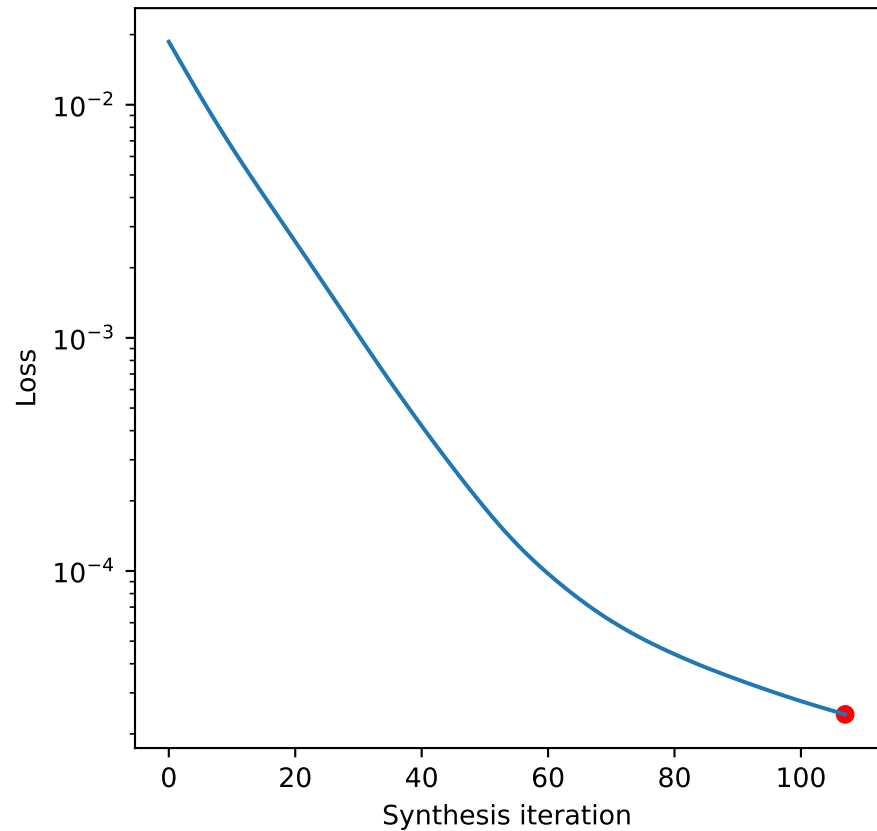

Metamer[0] [iteration=107]
range: [-6.9e-04, 1.0e+00]
dims: [256, 256] * 1.0

Representation error_00
range: [-4.0e-02, 4.0e-02]
dims: [256, 256] * 1.0