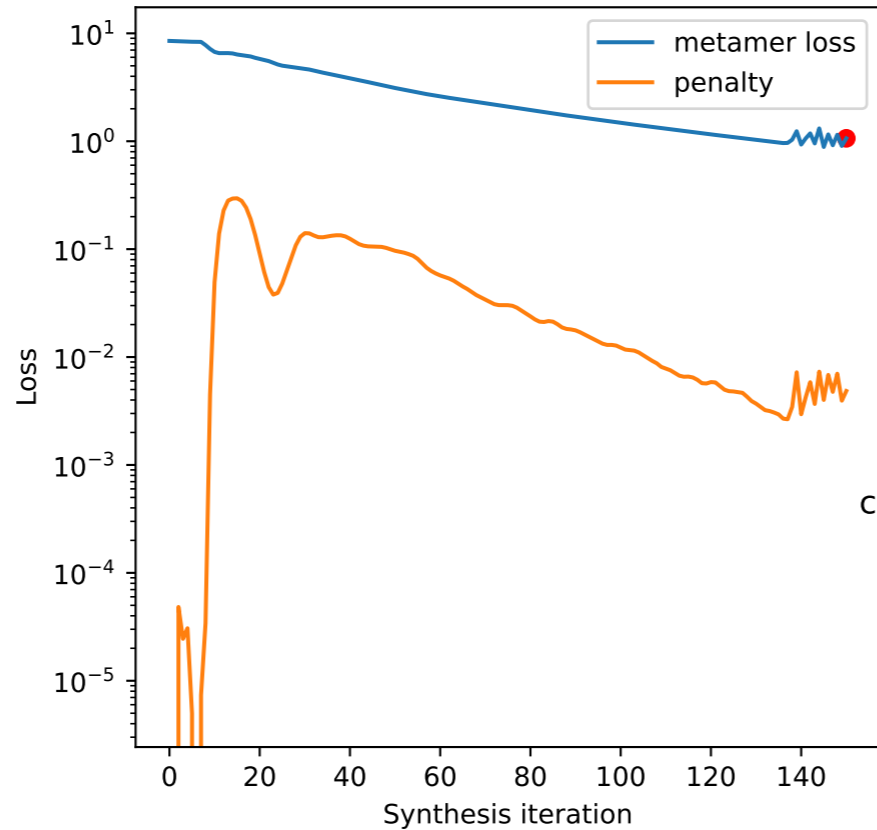

Representation error

Metamer[0] [iteration=150]
range: [-6.8e-03, 1.0e+00]
dims: [256, 256] * 0.5