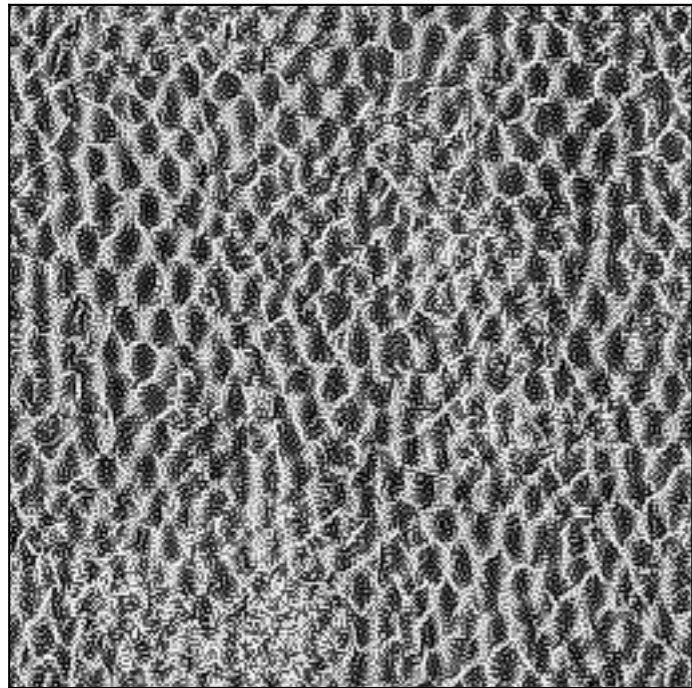

Metamer[0] [iteration=150]
range: [-6.8e-03, 1.0e+00]
dims: [256, 256] * 1.0

Representation error