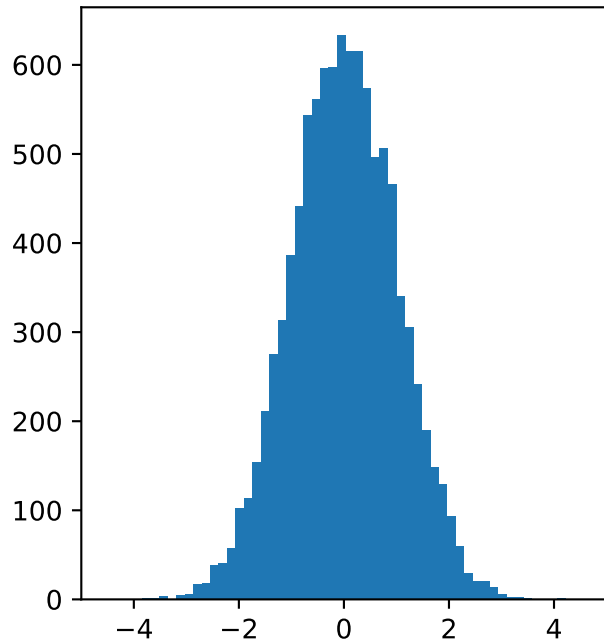

Left skew: -1.6936

Standard Gaussian
Skew: -0.0010

Right skew: 1.6936