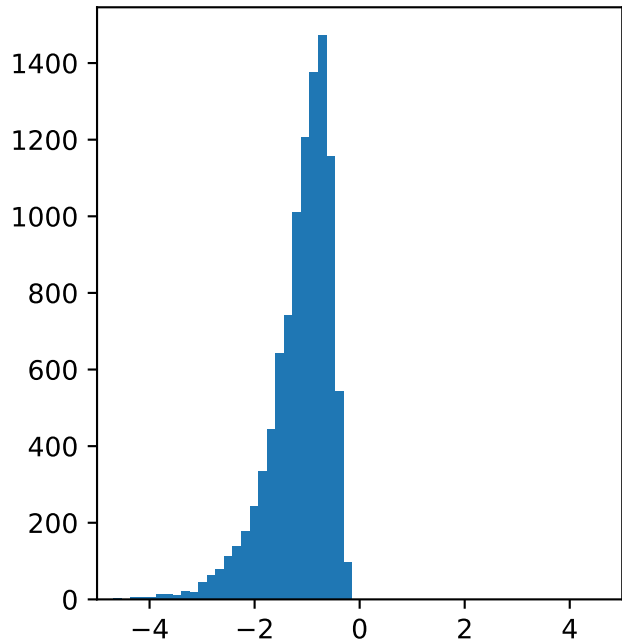

Left skew: -1.6936

Standard Gaussian
Skew: -0.0010

Right skew: 1.6936