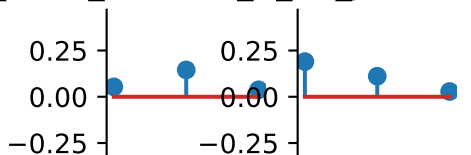

Representation error

pixels+variance_highness_kurtosis_magnitude_std

auto_correlation_out_reconstruction_magnitude correlation_magnitude

cross_scale_correlation_magnitude correlation_real

Metamer[0] [iteration=150]
range: [-6.8e-03, 1.0e+00]
dims: [256, 256] * 0.5