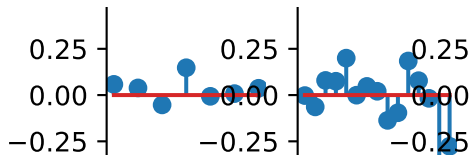

Representation error

pixels+variance_highness_kurtosis_magnitude_std

auto_correlation_out_reconstruction_magnitude correlation_magnitude

cross_scale_correlation_magnitude correlation_real

Metamer[0] [iteration=150]
range: [-6.8e-03, 1.0e+00]
dims: [256, 256] * 0.5