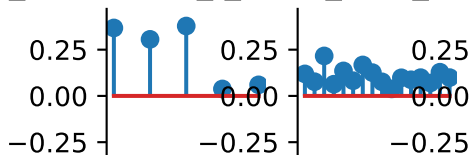

Representation error

pixels+variance_highness_kurtosis_magnitude_std

auto_correlation_out_reconstruction_magnitude correlation_magnitude

cross_scale_correlation_magnitude correlation_real

Metamer[0] [iteration=150]
range: [-6.8e-03, 1.0e+00]
dims: [256, 256] * 0.5